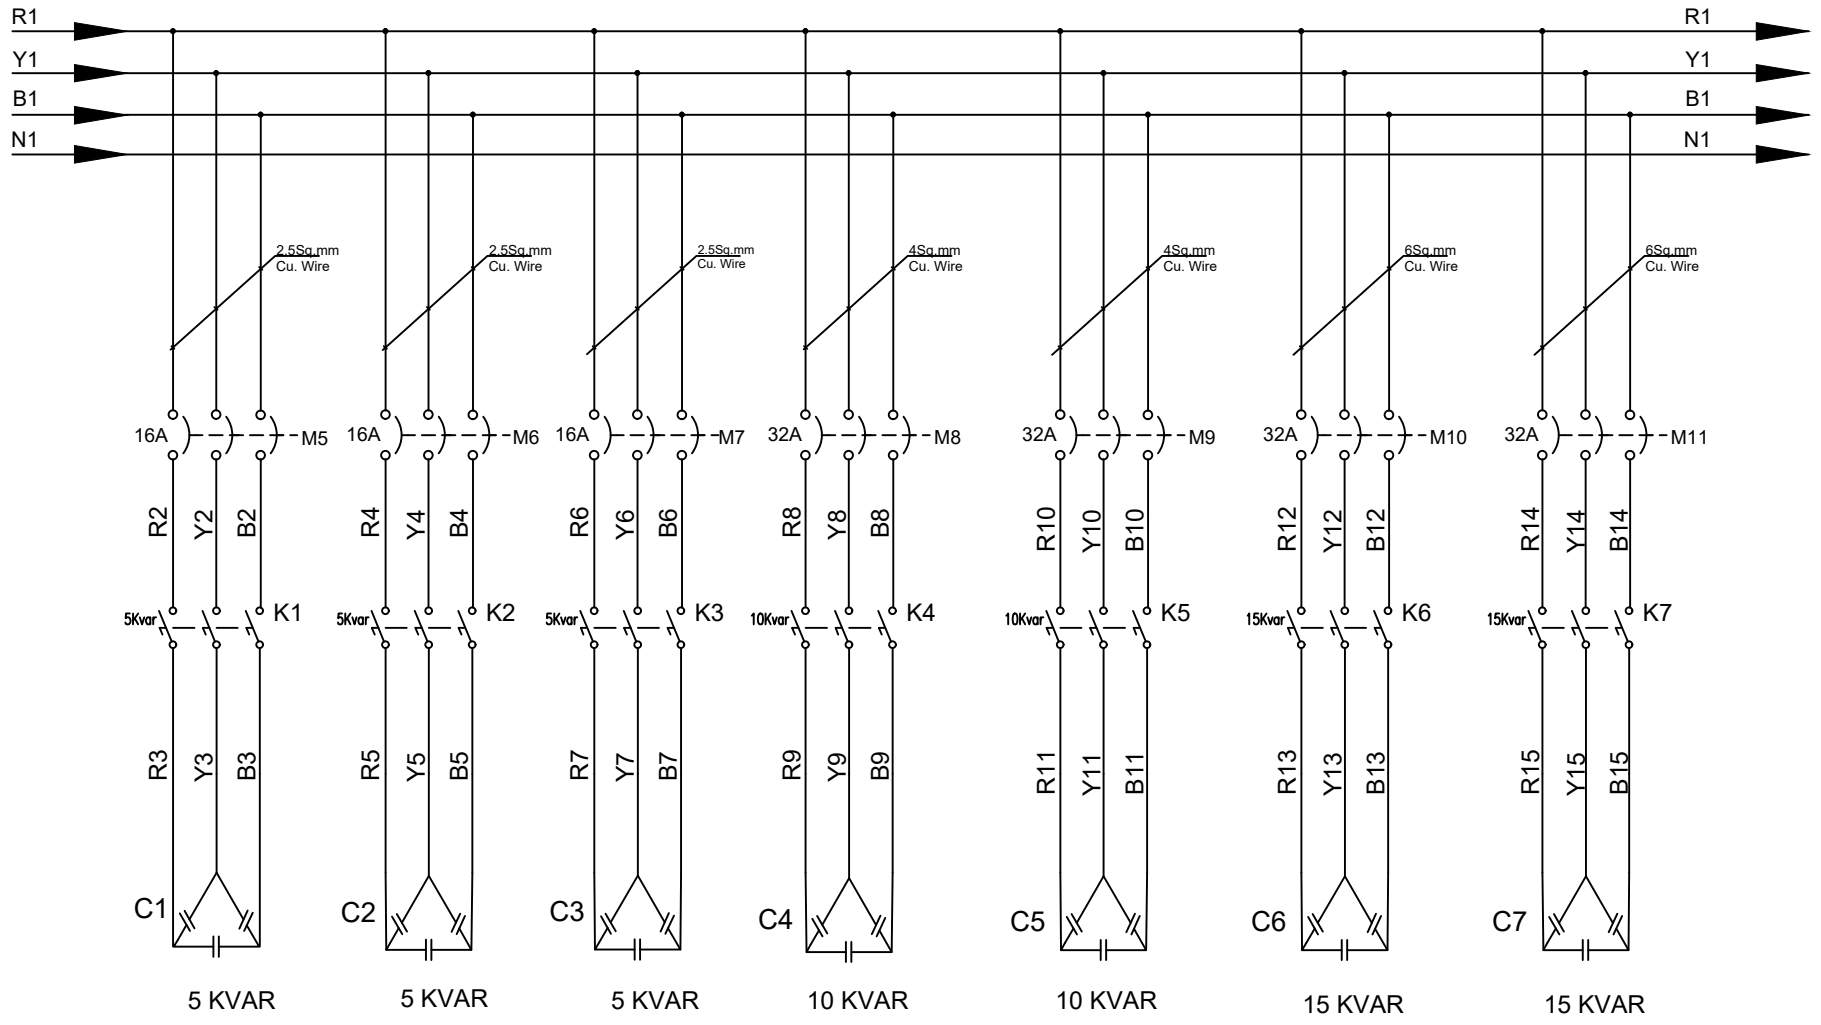

FRONT VIEW

SIDE VIEW

BOTTOM VIEW

TITLE: 125 KVAR APFC PANEL

DRAWAN BY: Murari Mohan Batabyal

TITLE: 125 KVAR APFC PANEL

DRAWAN BY: Murari Mohan Batabyal

TITLE: 125 KVAR APFC PANEL

DRAWAN BY: Murari Mohan Batabyal

TITLE: 125 KVAR APFC PANEL

DRAWAN BY: Murari Mohan Batabyal

U1

TITLE: 125 KVAR APFC PANEL

DRAWAN BY: Murari Mohan Batabyal

TITLE: 125 KVAR APFC PANEL

DRAWAN BY: Murari Mohan Batabyal

CONNECTIVITY  
FROM PAGE NO-3

TITLE: 125 KVAR APFC PANEL

DRAWAN BY: Murari Mohan Batabyal

TITLE: 125 KVAR APFC PANEL

DRAWAN BY: Murari Mohan Batabyal

TITLE: 125 KVAR APFC PANEL

DRAWAN BY: Murari Mohan Batabyal