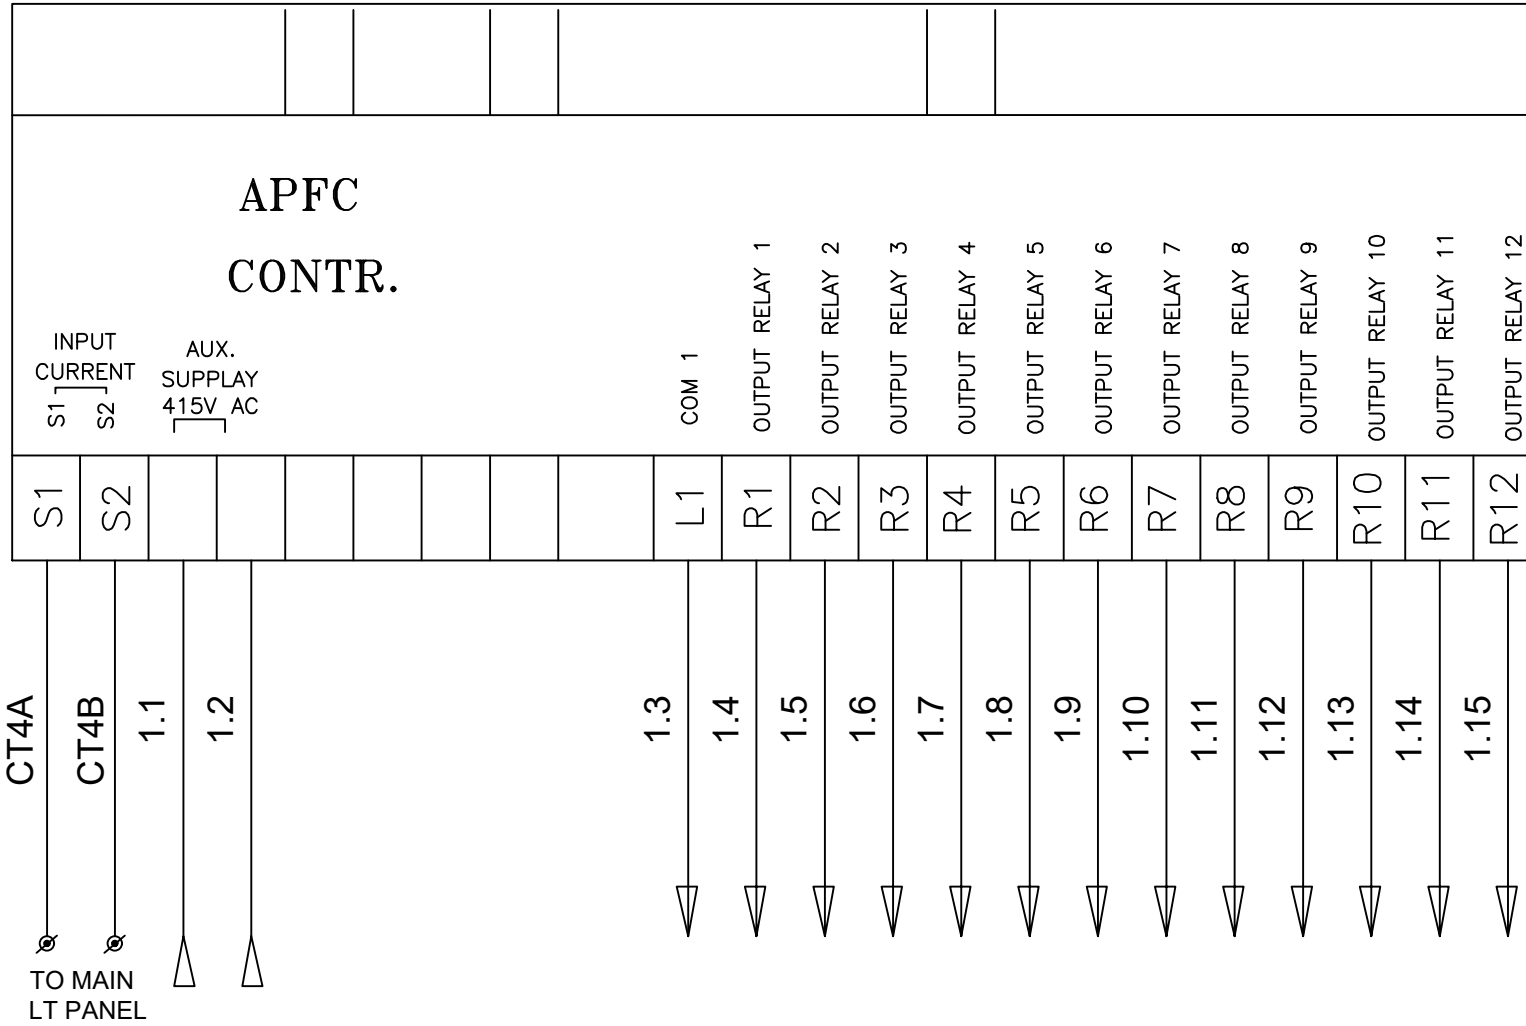

FRONT VIEW

SIDE VIEW

BOTTOM VIEW

TITLE: 125 KVAR APFC PANEL

DRAWAN BY: Murari Mohan Batabyal

TITLE: 125 KVAR APFC PANEL

DRAWAN BY: Murari Mohan Batabyal

TITLE: 125 KVAR APFC PANEL

DRAWAN BY: Murari Mohan Batabyal

TITLE: 125 KVAR APFC PANEL

DRAWAN BY: Murari Mohan Batabyal

U1

TITLE: 125 KVAR APFC PANEL

DRAWAN BY: Murari Mohan Batabyal

TITLE: 125 KVAR APFC PANEL

DRAWAN BY: Murari Mohan Batabyal

CONNECTIVITY  
FROM PAGE NO-3

TITLE: 125 KVAR APFC PANEL

DRAWAN BY: Murari Mohan Batabyal

TITLE: 125 KVAR APFC PANEL

DRAWAN BY: Murari Mohan Batabyal

TITLE: 125 KVAR APFC PANEL

DRAWAN BY: Murari Mohan Batabyal