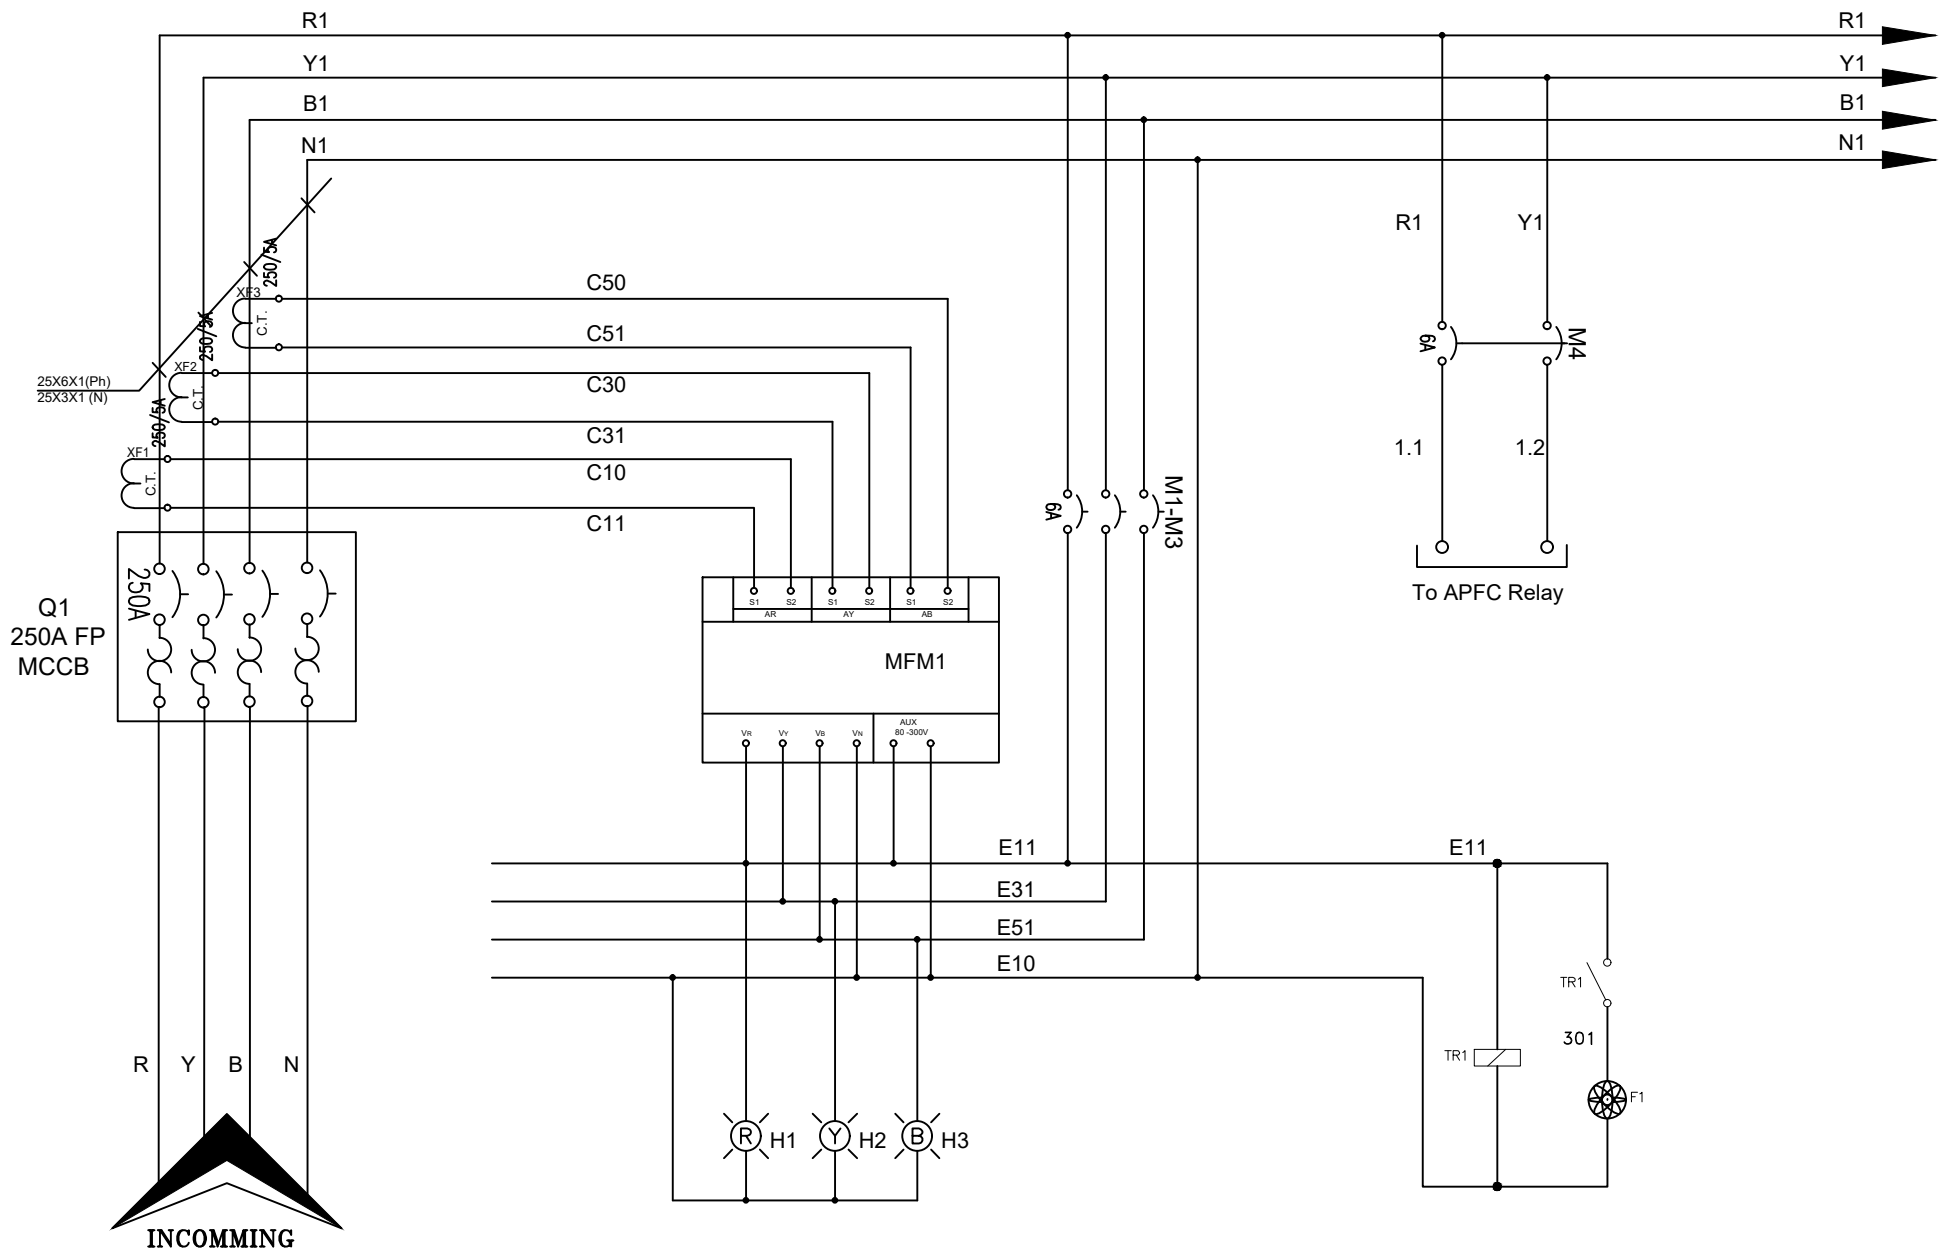

FRONT VIEW

SIDE VIEW

BOTTOM VIEW

TITLE: 125 KVAR APFC PANEL

DRAWAN BY: Murari Mohan Batabyal

TITLE: 125 KVAR APFC PANEL

DRAWAN BY: Murari Mohan Batabyal

TITLE: 125 KVAR APFC PANEL

DRAWAN BY: Murari Mohan Batabyal

TITLE: 125 KVAR APFC PANEL

DRAWAN BY: Murari Mohan Batabyal

U1

TITLE: 125 KVAR APFC PANEL

DRAWAN BY: Murari Mohan Batabyal

TITLE: 125 KVAR APFC PANEL

DRAWAN BY: Murari Mohan Batabyal

CONNECTIVITY  
FROM PAGE NO-3

TITLE: 125 KVAR APFC PANEL

DRAWAN BY: Murari Mohan Batabyal

TITLE: 125 KVAR APFC PANEL

DRAWAN BY: Murari Mohan Batabyal

TITLE: 125 KVAR APFC PANEL

DRAWAN BY: Murari Mohan Batabyal