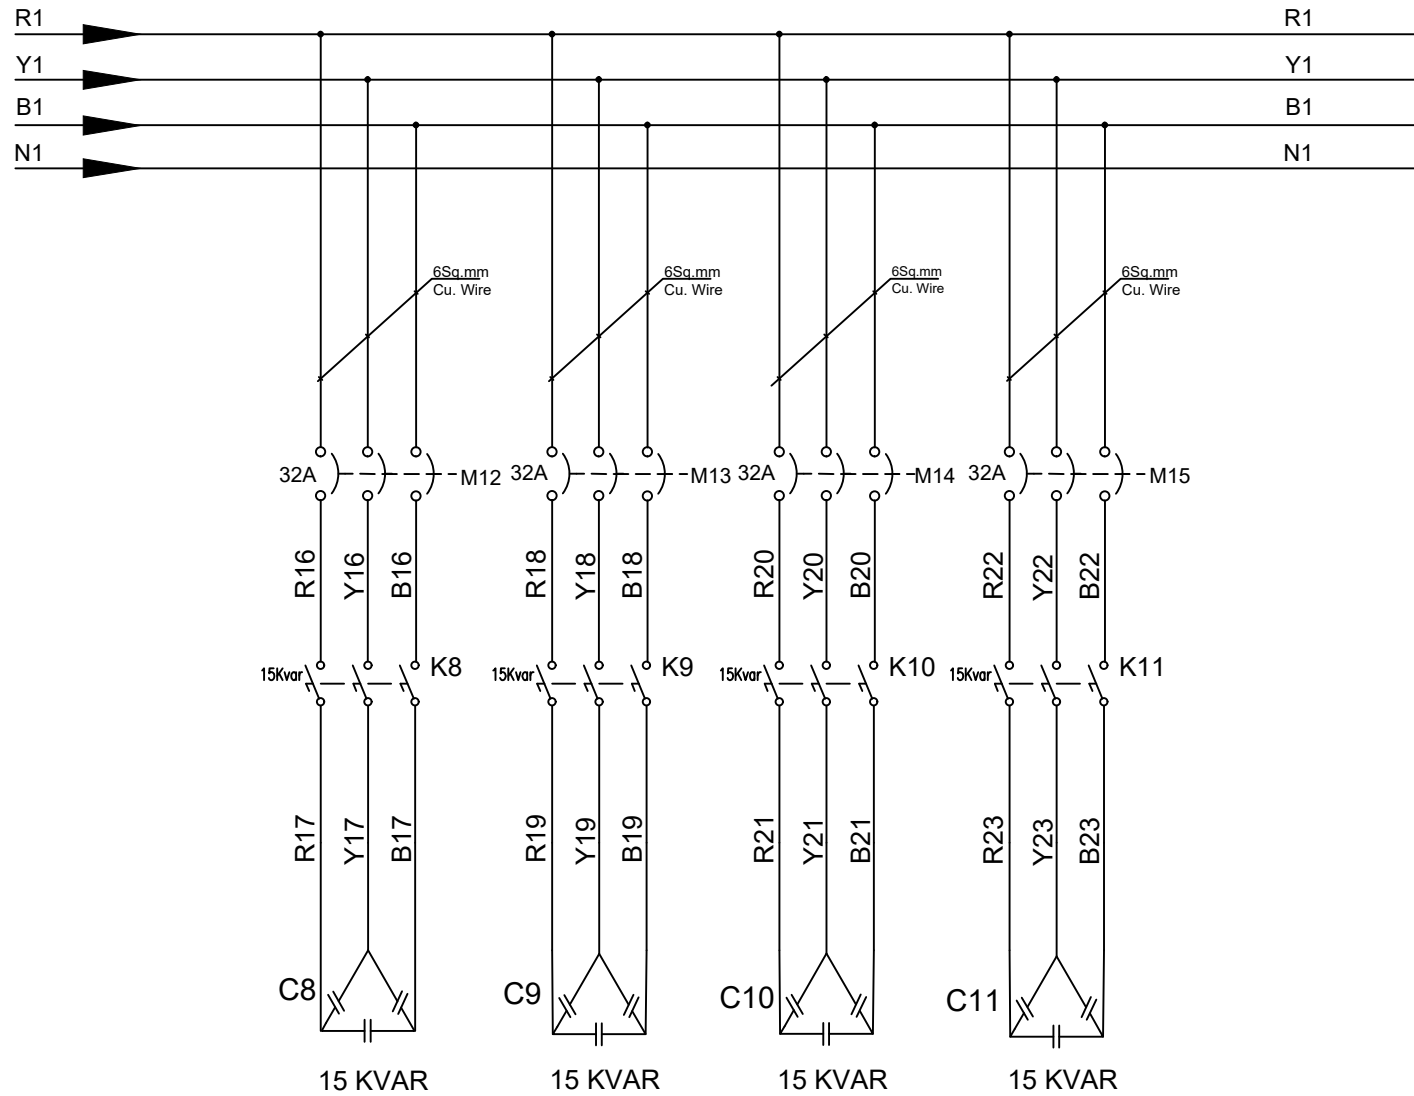

FRONT VIEW

SIDE VIEW

BOTTOM VIEW

TITLE: 125 KVAR APFC PANEL

DRAWAN BY: Murari Mohan Batabyal

TITLE: 125 KVAR APFC PANEL

DRAWAN BY: Murari Mohan Batabyal

TITLE: 125 KVAR APFC PANEL

DRAWAN BY: Murari Mohan Batabyal

TITLE: 125 KVAR APFC PANEL

DRAWAN BY: Murari Mohan Batabyal

U1

TITLE: 125 KVAR APFC PANEL

DRAWAN BY: Murari Mohan Batabyal

TITLE: 125 KVAR APFC PANEL

DRAWAN BY: Murari Mohan Batabyal

CONNECTIVITY  
FROM PAGE NO-3

TITLE: 125 KVAR APFC PANEL

DRAWAN BY: Murari Mohan Batabyal

TITLE: 125 KVAR APFC PANEL

DRAWAN BY: Murari Mohan Batabyal

TITLE: 125 KVAR APFC PANEL

DRAWAN BY: Murari Mohan Batabyal