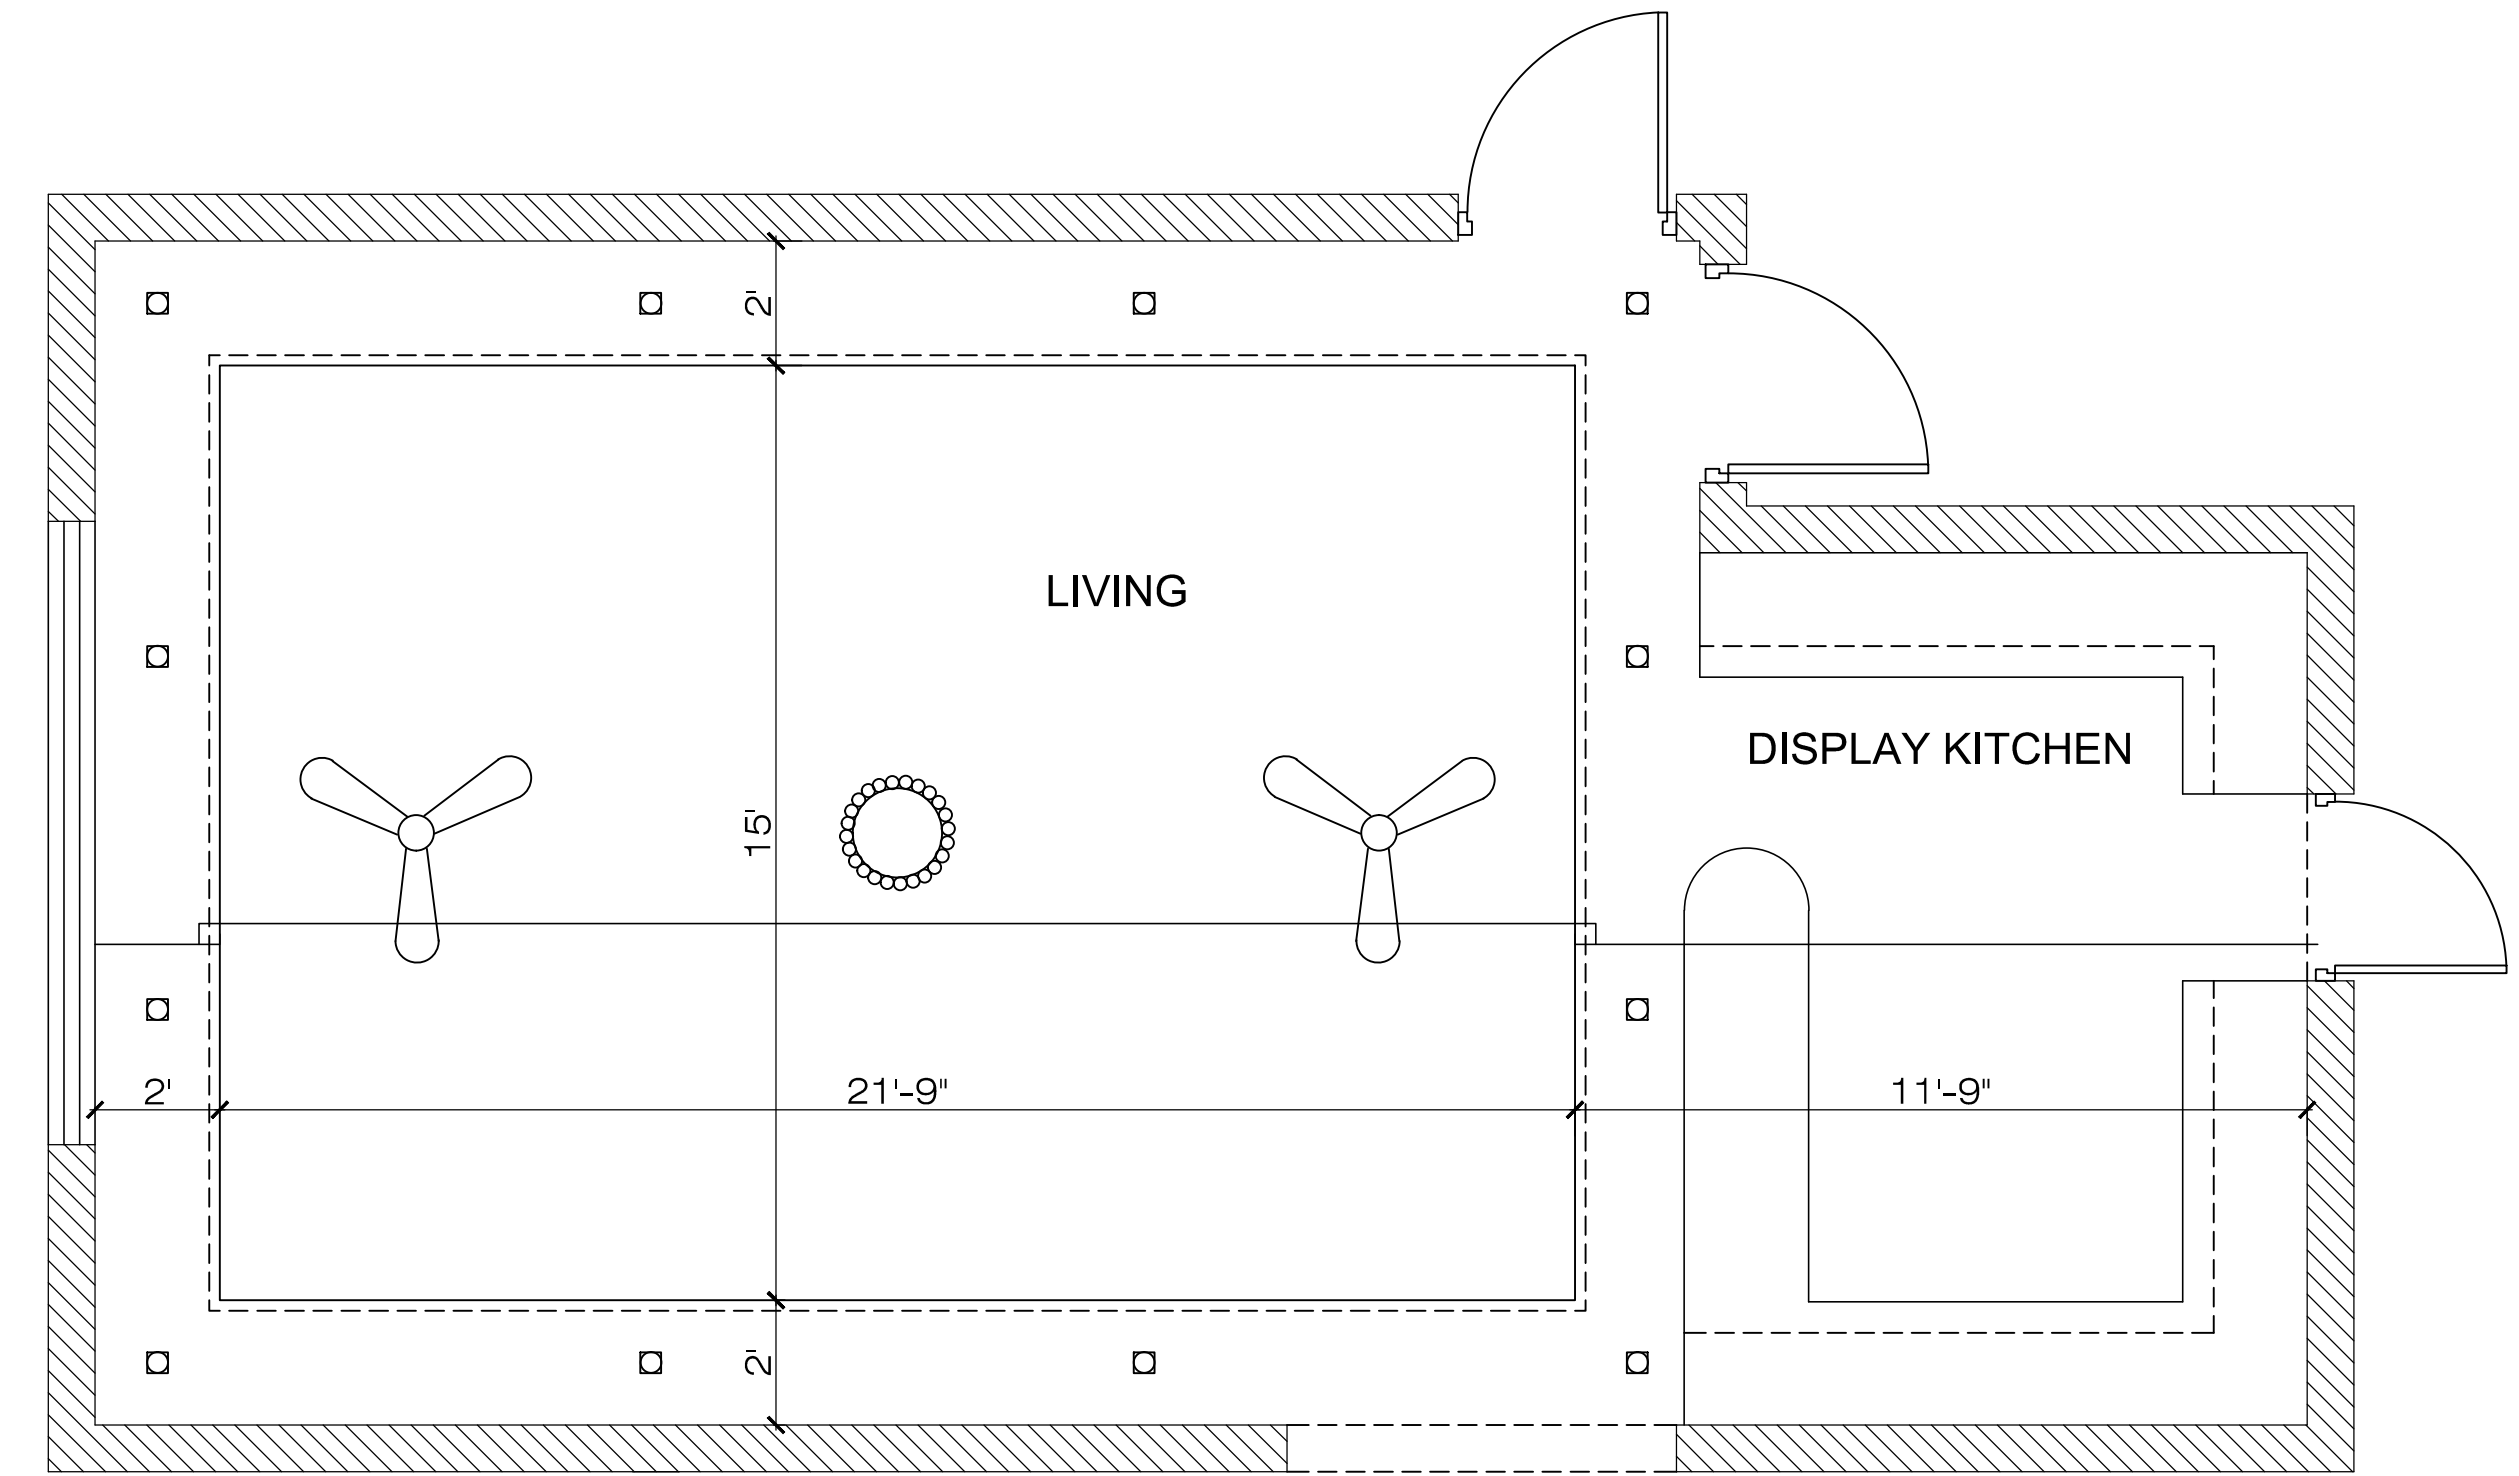

198-SABZWARI COLONY

G.F TV LOUNGE / V1

198-SABZWARI COLONY

G.F TV LOUNGE / V2

198-SABZWARI COLONY

G.F TV LOUNGE / V3

FURNITURE LAYOUT PLAN

CEILING PLAN

ELECTRICAL POINTS DETAIL

ELEVATION A