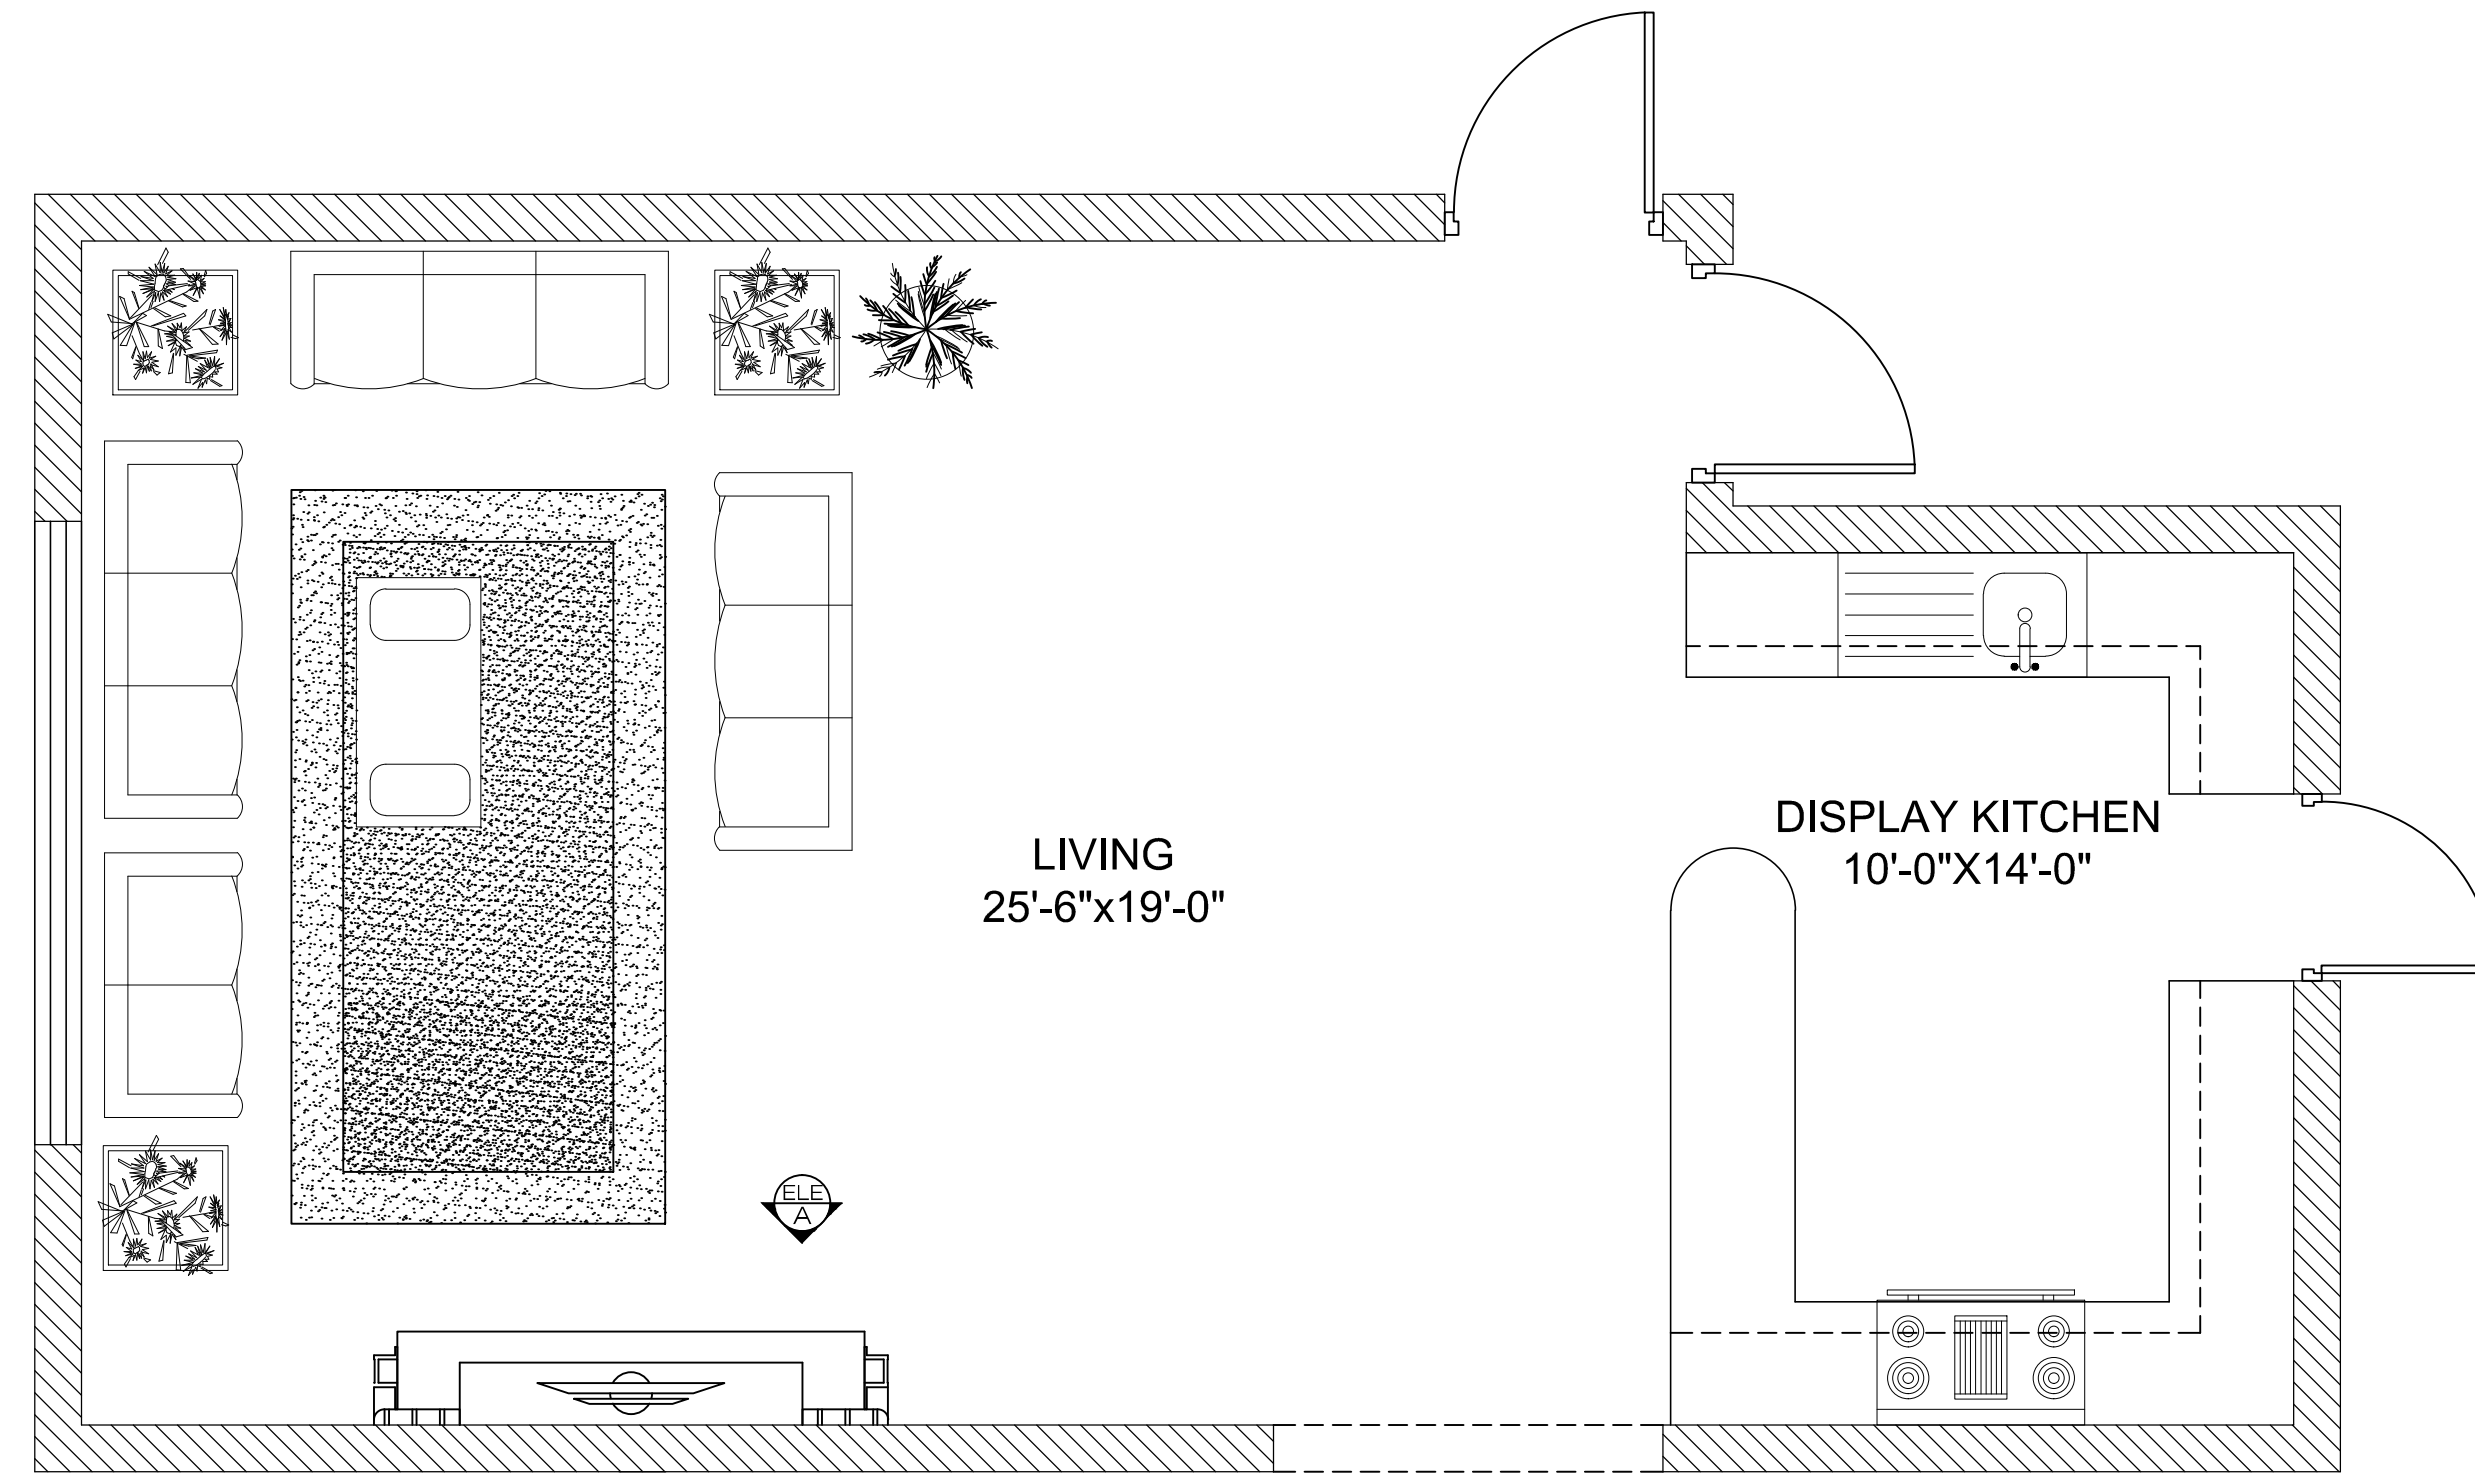

198-SABZWARI COLONY

G.F TV LOUNGE / V1

198-SABZWARI COLONY

G.F TV LOUNGE / V2

198-SABZWARI COLONY

G.F TV LOUNGE / V3

FURNITURE LAYOUT PLAN

CEILING PLAN

ELECTRICAL POINTS DETAIL

ELEVATION A